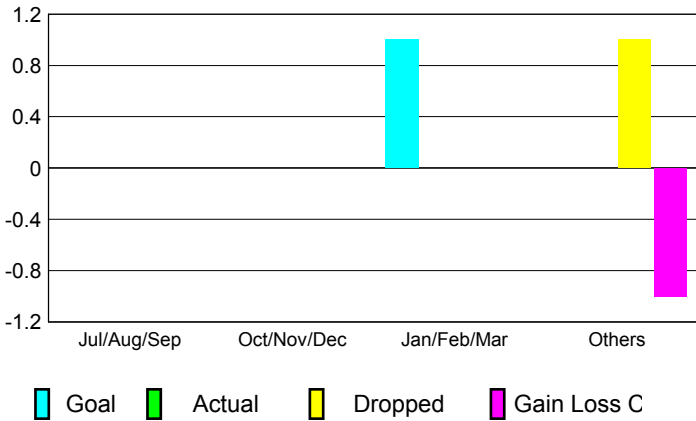

GMT: **TERRY GRAHAM**

Location: **NOVA SCOTIA**

GMT CA: **2**

CLUBS

Month	New Club Goal	Actual New Clubs	Actual Dropped Clubs	Gain/Loss of Clubs
2012-2013				
Jul/Aug/Sep	0	0	0	0
Oct/Nov/Dec	0	0	0	0
Jan/Feb/Mar	1	0	0	0
Apr/May/June	0	0	1	-1
Totals	1	0	1	-1

MEMBERSHIP

Month	Net Memb Goal	Actual New Memb	Actual Dropped Memb	Gain/Loss of Memb
2012-2013				
Jul/Aug/Sep	30	32	48	-16
Oct/Nov/Dec	-10	75	49	26
Jan/Feb/Mar	25	48	35	13
Apr/May/June	-10	47	62	-15
Totals	35	202	194	8

Club Results 2012-2013

Goal, New, Dropped, Gain/Loss