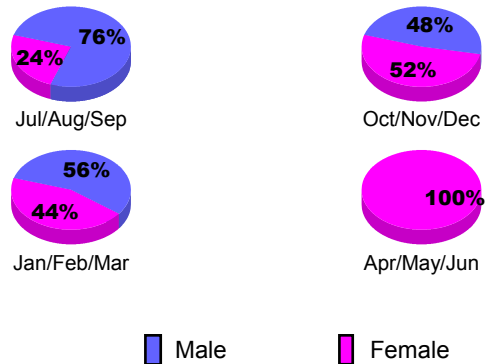

**MEMBERSHIP**

Month	Net Memb Goal	Actual New Memb	Actual Dropped Memb	Gain/Loss of Memb
<b>2012-2013</b>				
Jul/Aug/Sep	30	32	48	-16
Oct/Nov/Dec	-10	75	49	26
Jan/Feb/Mar	25	48	35	13
Apr/May/June	-10	47	62	-15
<b>Totals</b>	<b>35</b>	<b>202</b>	<b>194</b>	<b>8</b>

**Club Results 2012-2013**

Goal, New, Dropped, Gain/Loss

**Membership Results 2012-2013**

Goal, New, Dropped, Gain/Loss

**YTD Status Quo Clubs 2012-2013**

Status Quo Clubs Compared to Status Quo Members

**Gender Comparison 2012-2013**