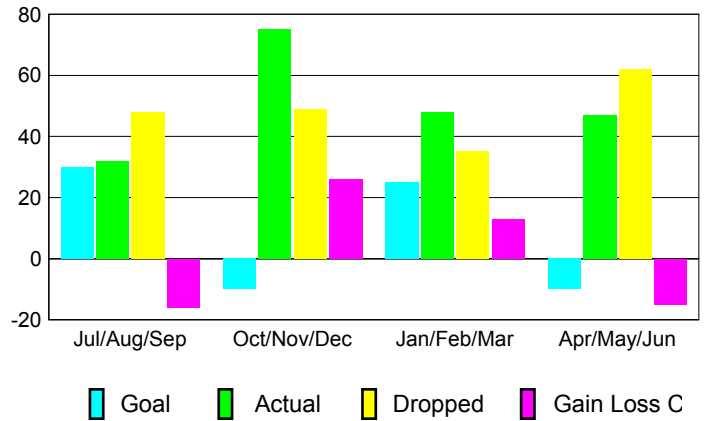

GMT: **TERRY GRAHAM**

Location: **NOVA SCOTIA**

GMT CA: **2**

**CLUBS**

Month	New Club Goal	Actual New Clubs	Actual Dropped Clubs	Gain/Loss of Clubs
<b>2012-2013</b>				
Jul/Aug/Sep	0	0	0	0
Oct/Nov/Dec	0	0	0	0
Jan/Feb/Mar	1	0	0	0
Apr/May/June	0	0	1	-1
<b>Totals</b>	<b>1</b>	<b>0</b>	<b>1</b>	<b>-1</b>

**MEMBERSHIP**

Month	Net Memb Goal	Actual New Memb	Actual Dropped Memb	Gain/Loss of Memb
<b>2012-2013</b>				
Jul/Aug/Sep	30	32	48	-16
Oct/Nov/Dec	-10	75	49	26
Jan/Feb/Mar	25	48	35	13
Apr/May/June	-10	47	62	-15
<b>Totals</b>	<b>35</b>	<b>202</b>	<b>194</b>	<b>8</b>

**Club Results 2012-2013**

Goal, New, Dropped, Gain/Loss

**Membership Results 2012-2013**

Goal, New, Dropped, Gain/Loss

**YTD Status Quo Clubs 2012-2013**

Status Quo Clubs Compared to Status Quo Members

**Gender Comparison 2012-2013**